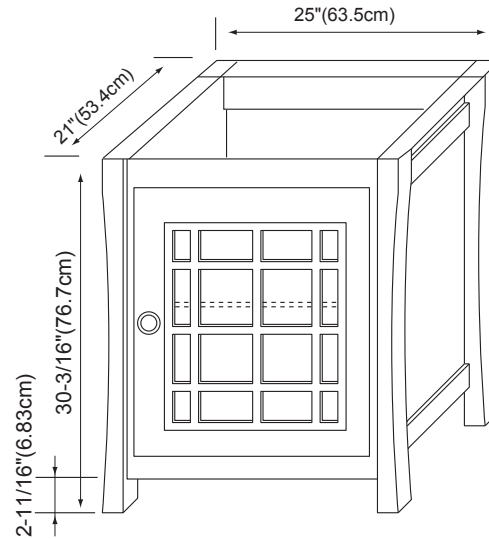

SHOJI

25", 36" and 60" cabinet

25" cabinet

VSH2521-F07	Vintage Walnut
VSH2521-F09	Honey Walnut

36" cabinet

VSH3621-F07	Vintage Walnut
VSH3621-F09	Honey Walnut

60" cabinet

VSH6021-F07	Vintage Walnut
VSH6021-F09	Honey Walnut

drawer side view