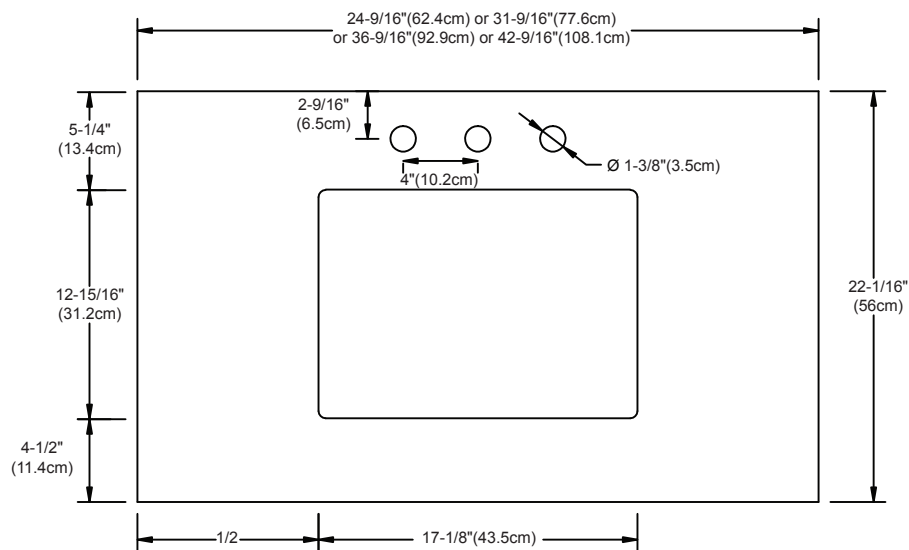

Faucet:

SINGLE FAUCET HOLE  
8" WIDESPREAD

TOP

FRONT