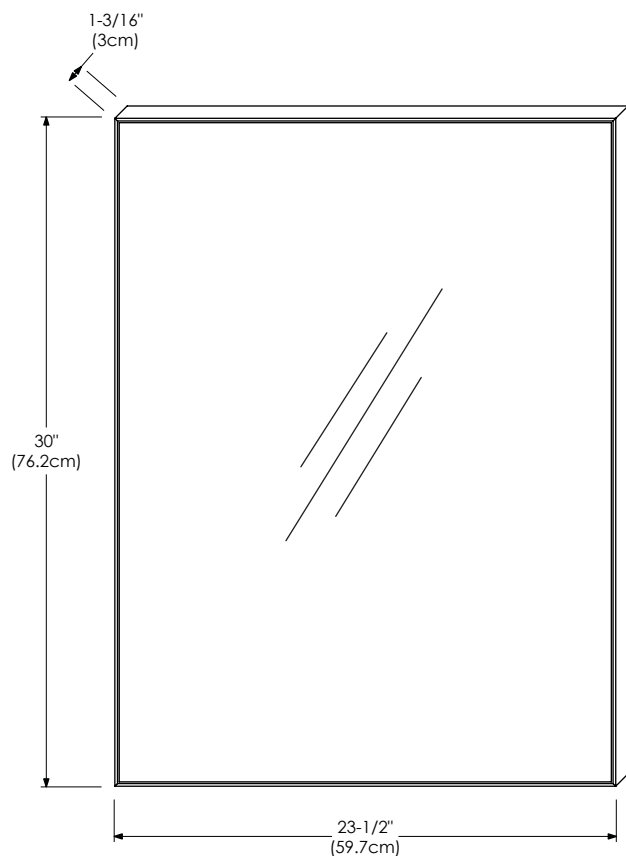

CONTEMPORARY STYLE METAL FRAME MIRROR

RONBOW

MODEL: 601123-COLOR

SPECIFICATION SHEET

ACCESSORIES

Metal frame
Brushed stainless steel (grade 304)

Available finishes:
BRUSHED NICKEL BN

FRONT