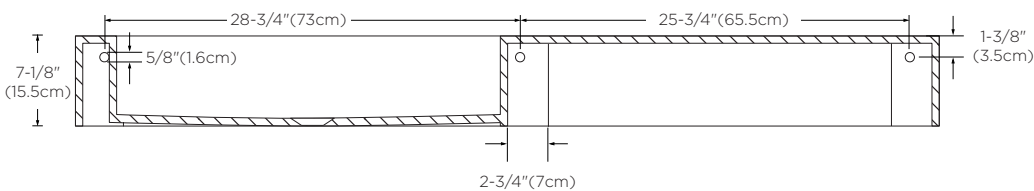

Model : E052458-1-A01

Designed By: **RAMON ESTEVE** | SPAIN

1. **Features :**
2. Single faucet hole
   - No overflow
   - Mildew resistant one-piece construction for easy maintenance
   - Works with drain 700204
   - Drain sold separately
   - Wall hung brackets pre-mounted

U.S. PATENT PENDING

Available Finish : Matte White(A01)

Codes/Standards Applicable : Specified model meets or exceeds the following:

- ASME A112.19.2
- IAPMO/cUPC
- CSA B45
- CMR 248

Top

Front

Side