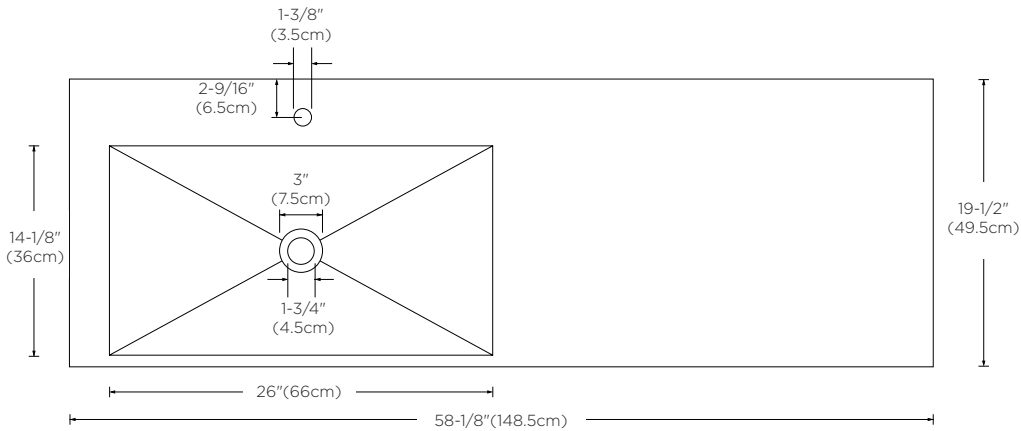

Model : E052458-1-A01

Designed By: **RAMON ESTEVE** | SPAIN

1. **Features :**
2. Single faucet hole
   - No overflow
   - Mildew resistant one-piece construction for easy maintenance
   - Works with drain 700204
   - Drain sold separately
   - Wall hung brackets pre-mounted

U.S. PATENT PENDING

Available Finish : Matte White(A01)

Codes/Standards Applicable : Specified model meets or exceeds the following:

- ASME A112.19.2
- IAPMO/cUPC
- CSA B45
- CMR 248

Top