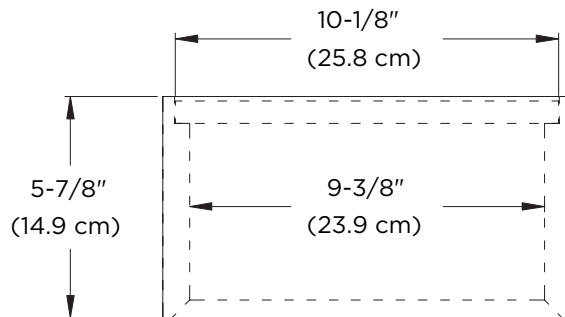

Model : 524011-FINISH

Features : Solid wood material
Superior multi-step polyurethane finish provides a durable finish
Fully finished interior to match exterior
Wall hanging hardware included

All Ronbow cabinets are made of solid hardwood or hardwood plywood and meet strict CARB II Standards. No particle board or Micro-Density Fiberboard (MDF) are used.

Available Finish : Glossy Empire Gray (G47)
Glossy White (E23)

Top View