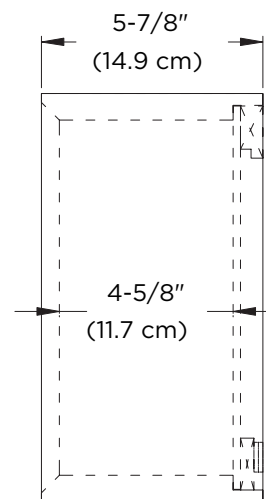

Right Side View