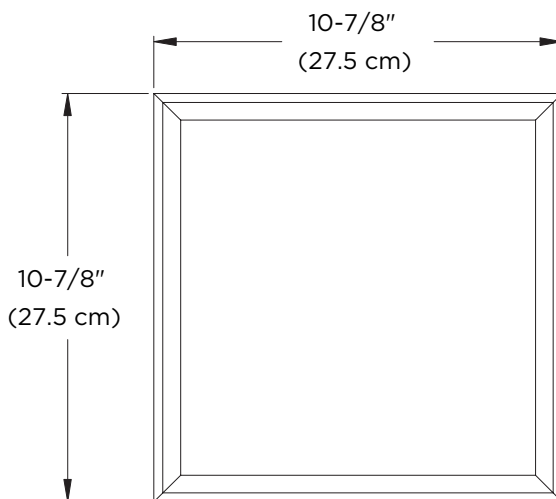

Model : 524011-FINISH

Features : Solid wood material
Superior multi-step polyurethane finish provides a durable finish
Fully finished interior to match exterior
Wall hanging hardware included

All Ronbow cabinets are made of solid hardwood or hardwood plywood and meet strict CARB II Standards. No particle board or Micro-Density Fiberboard (MDF) are used.

Available Finish : Glossy Empire Gray (G47)
Glossy White (E23)

Front View